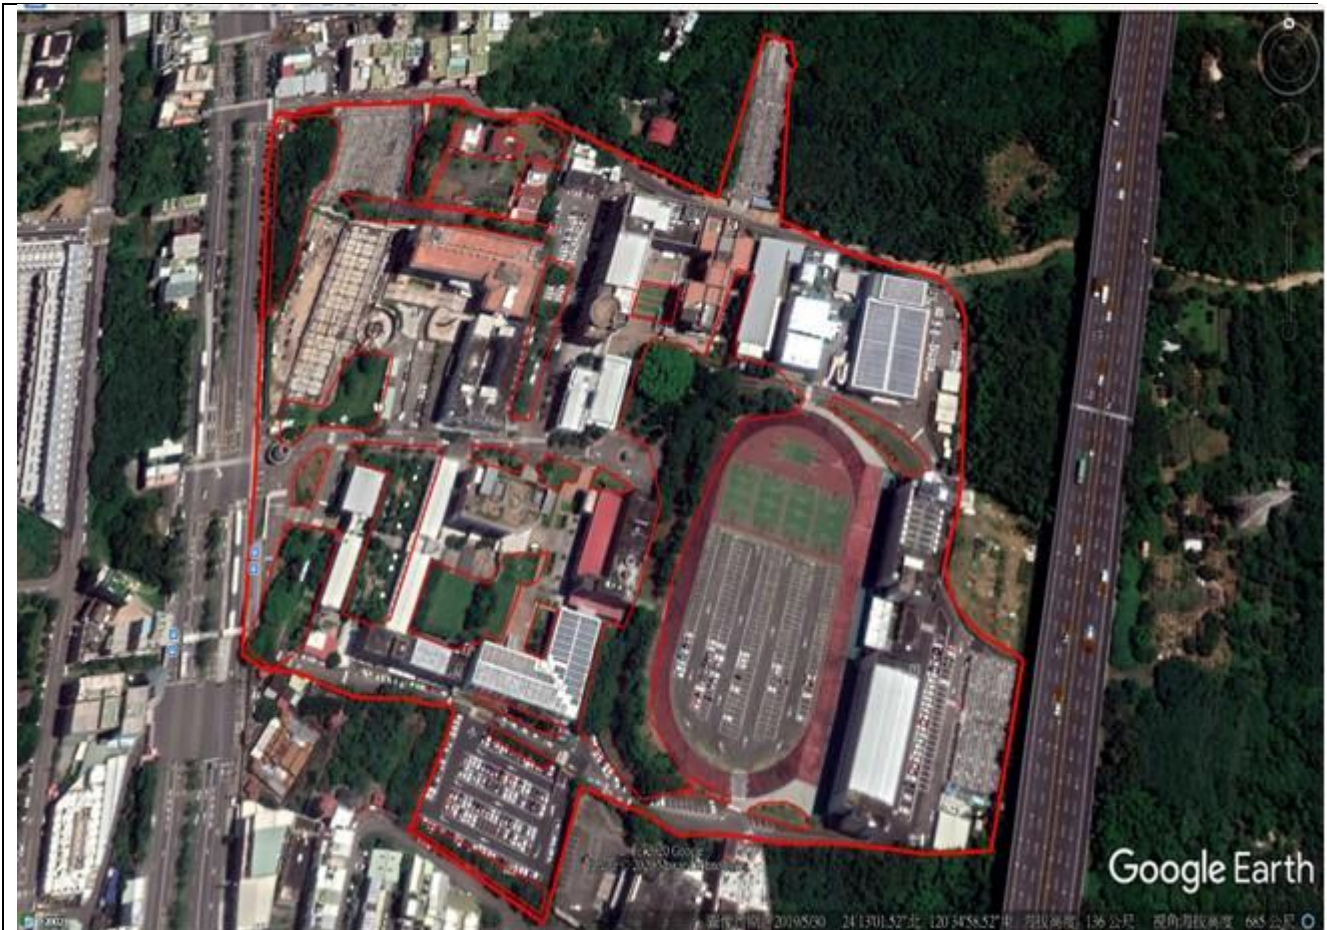

Hungkuang University and The Sustainable Development Goals

SDGs 6. Clean Water and Sanitation

[6.3] Water usage and care

[6.3.5] Water-conscious planting

Hungkuang of Total plant area (Hungkuang University, Taiwan)

Description:

Total area: $0.03\text{km}^2 = 30,179\text{m}^2$

Longitude: $120^{\circ}34'56.92''$ E

Latitude: $24^{\circ}13'1.58''$ N